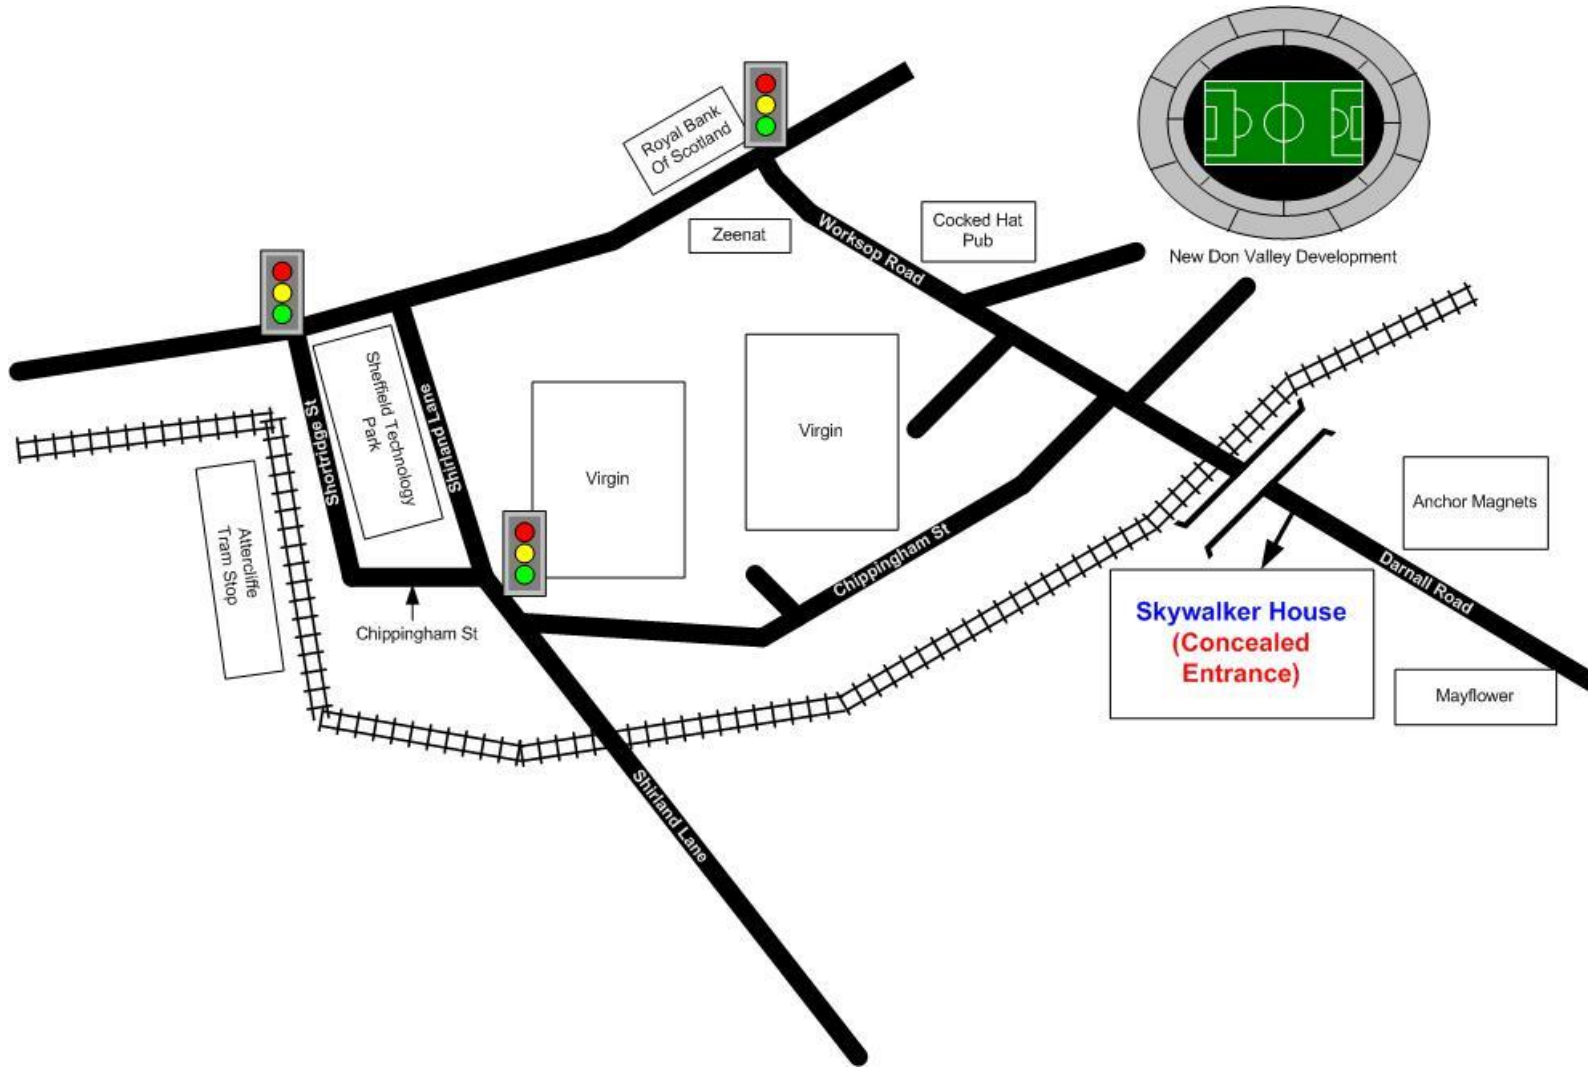

Pringle PCS-Limited

Skywalker House, Darnall Road, Sheffield, South Yorkshire S9 5AB
T : 0114 281 3350 F : 0114 281 3336 E : info@pcs-limited.com W : www.pcs-limited.com

Walking To PCS (5 minutes)

Leave the tram, walking onto Shortridge Street, heading towards Chippingham Street. At the junction with Shirland Lane continue through the traffic lights and continue walking along Chippingham Street. Continue down the hill that is Chippingham street, you should have the Virgin offices to your left side and various engineering units on your right. At the bottom of the hill turn right at the T junction. Continue walking along Darnall Road, underneath the bridge. As you are coming from under the bridge you should be able to see the blue railings of the Skywalker House car park. As you enter Skywalker House car park, PCS are located in the building to you left side.